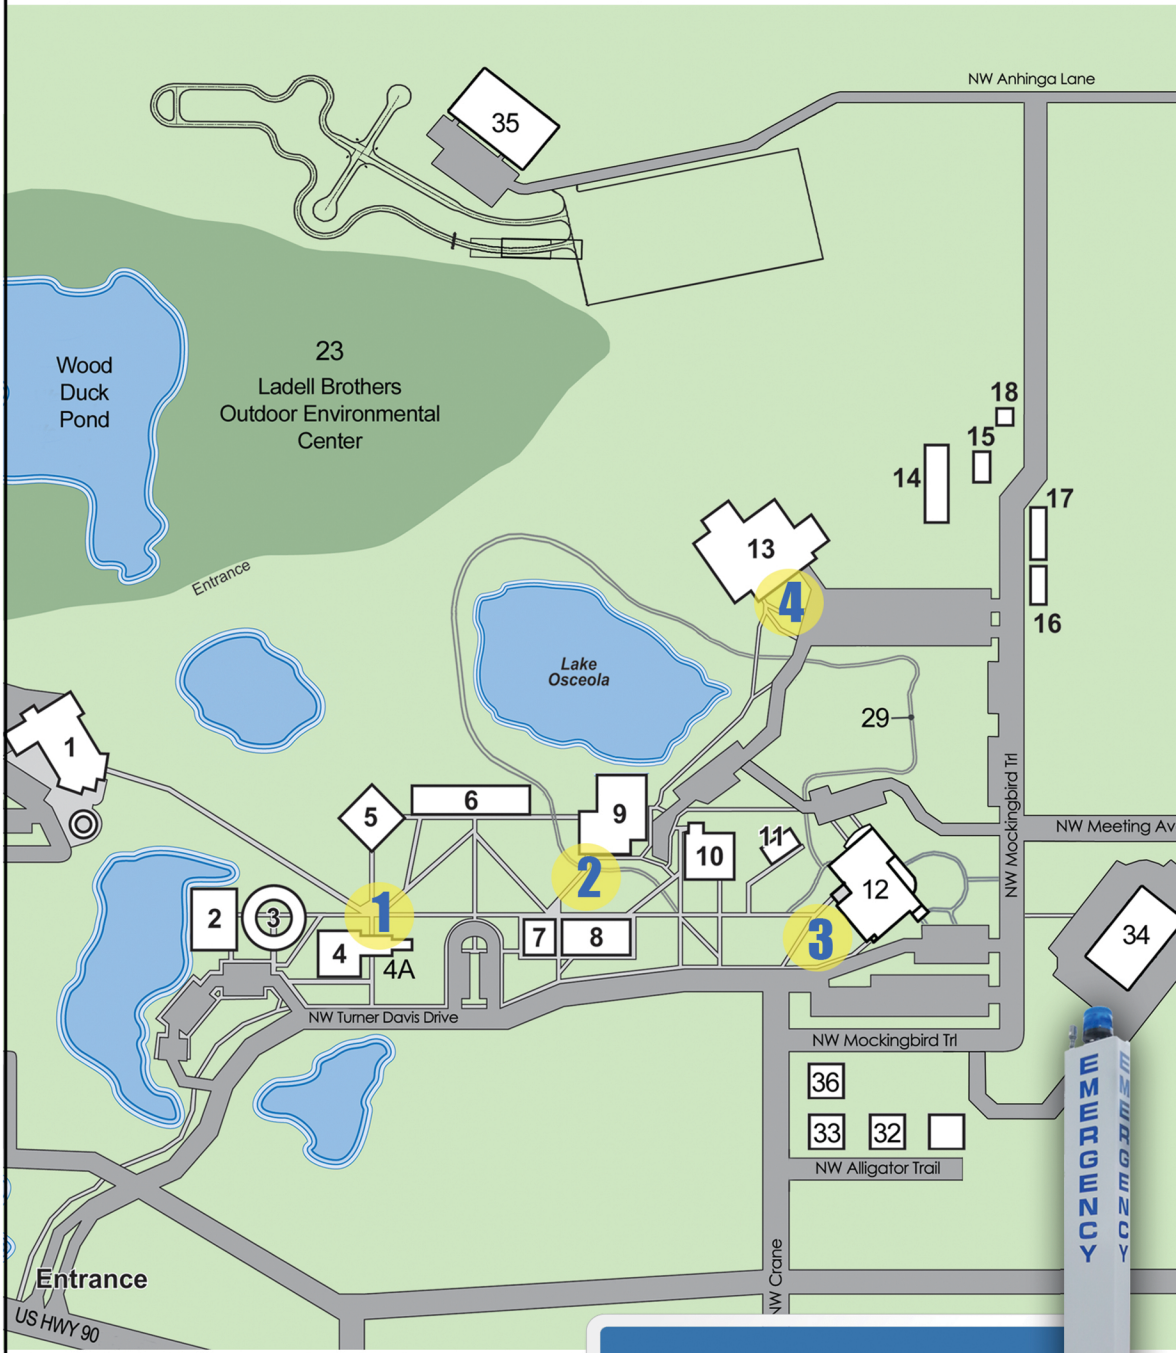

NFCC CAMPUS MAP

NFCC CAMPUS MAP

1. Van H. Priest Auditorium
2. Administrative Services
3. Walter L. Bishop Administration Building
4. Marshall W. Hamilton Library
- 4A. NFCC Board Room
5. Technology Center
6. Developmental Education / Mathematics Classrooms
7. Business Education
8. General Classrooms
9. Student Center
10. Fine Arts/Fine Arts Auditorium
11. Hardee Center for the Arts
12. Colin P. Kelly Fitness Center
13. Career and Technical Education
14. Warehouse
15. Greenhouse
16. Testing Center
17. Maintenance
18. Warehouse
23. Ladell Brothers Outdoor Environmental Center
29. Fitness Walking Trail
32. College Advancement Artist Series
33. University Programs Saint Leo University
34. Morris G. Steen, Jr. Science Learning Center
35. Public Safety Academy
36. Development and External Affairs / NFCC Foundation

Emergencies: Dial 911
Campus Security: 850-973-0280

Emergency "911"
Call Box Locations
on NFCC Campus

www.NFCC.edu